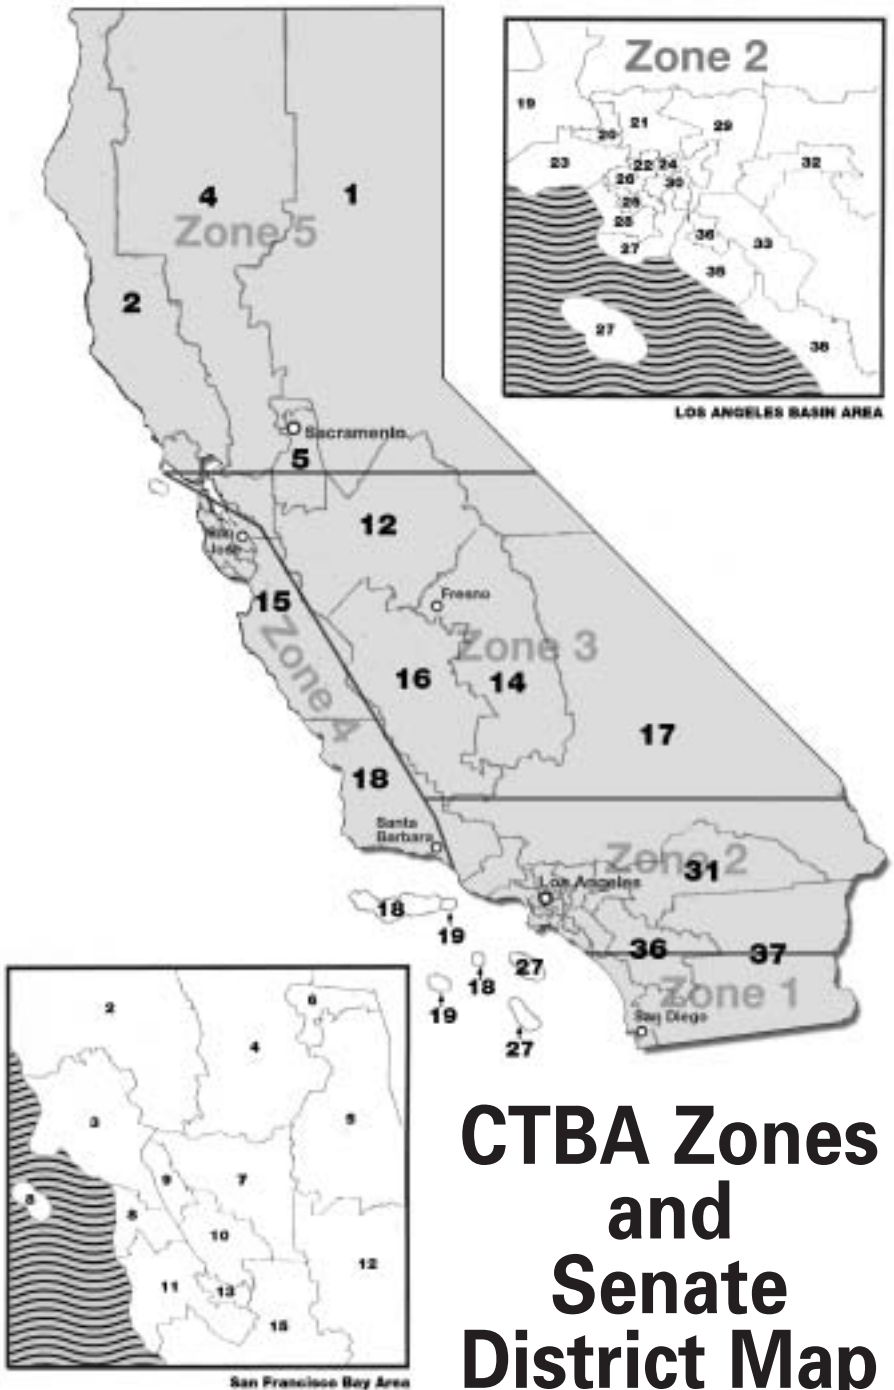

GOVERNMENT

CTBA Zones and Senate District Map