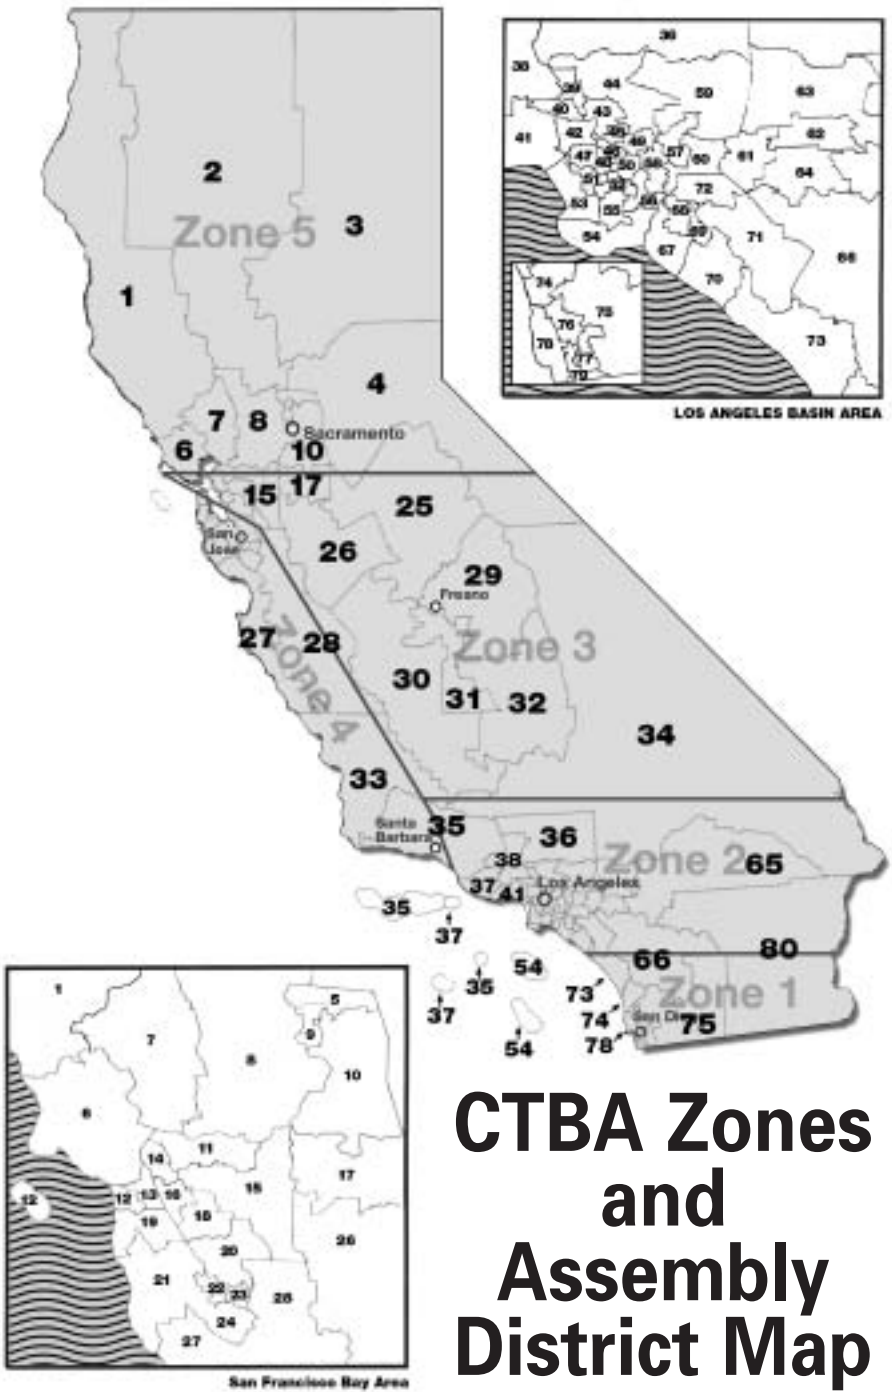

GOVERNMENT

CTBA Zones and Assembly District Map